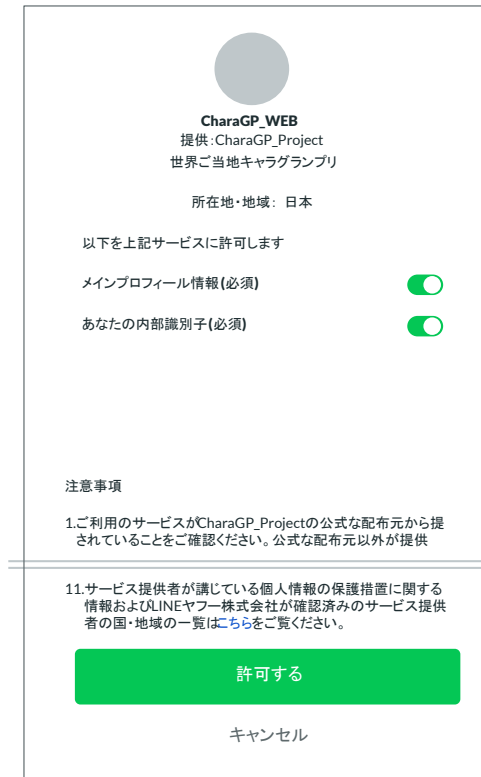

Easy Voting Method

Vote via QR Code:

Scanning a QR code will take you directly to the voting page for that character.

Easy Voting Method

Vote from a PC:

The PC version provides an easy-to-read layout for checking rankings and other information.

Easy Voting Method

Logging in with a LINE is required to cast your vote. Clicking "Login" will display the LINE login screen.

You will be logged out automatically after a certain period, so please ensure you are logged in when casting your vote.

***Note:** We only collect the identifier issued by LINE. Your personal LINE and other private information will not be shared with the organizers.

When you log in for the first time, a confirmation for service usage will appear. Please select "Allow."

Easy Voting Method

Let's start supporting your favorite characters! Please access the voting page using the following methods.

For Smartphones: Scan this QR code.

If you are using a smartphone, you can also vote directly from a character's individual page by scanning the QR code shown there.