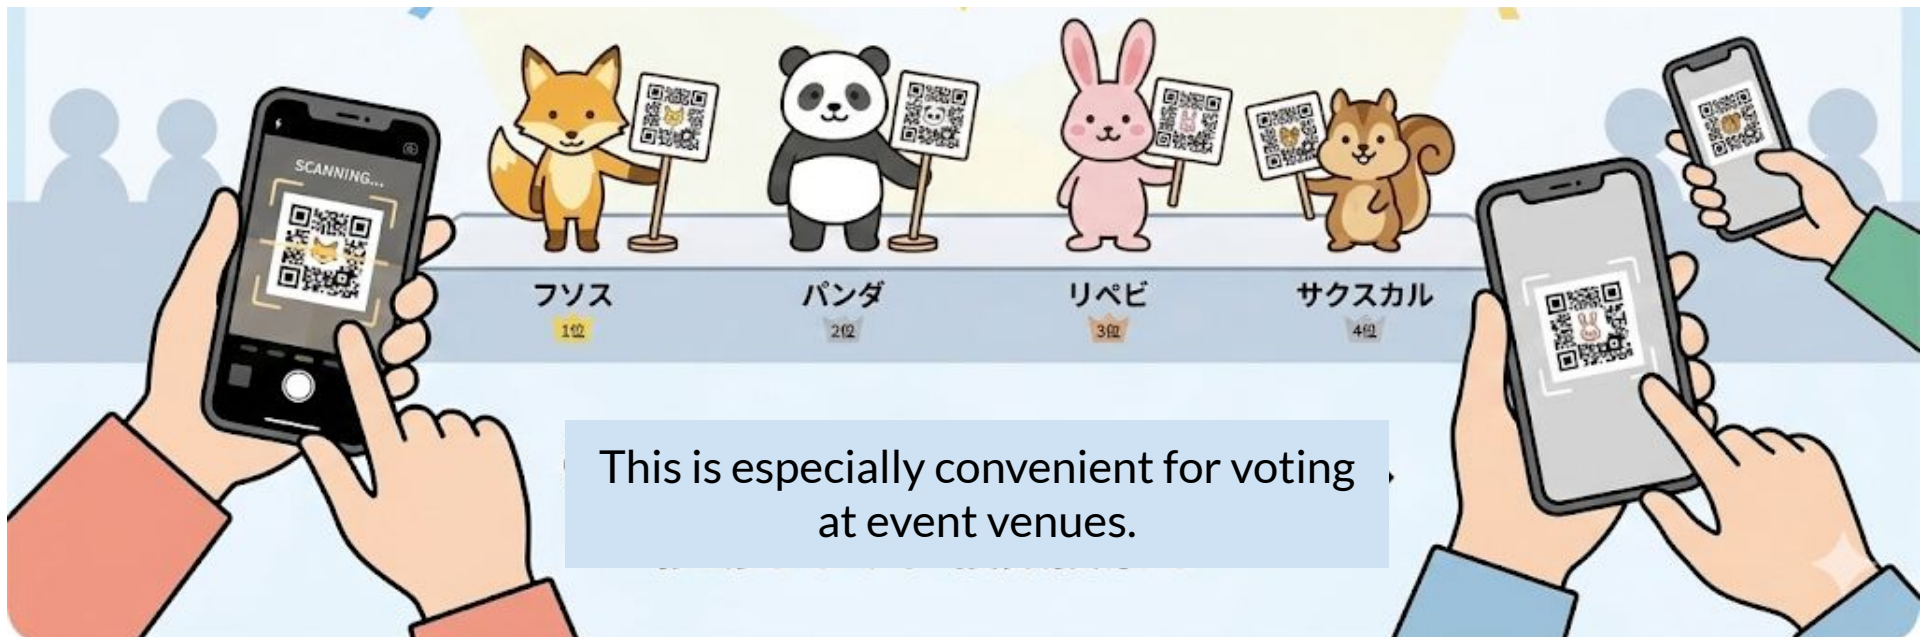

**World Local
Character Grand
Prix**

Voting Manual

Easy Voting Method

You can support multiple favorite characters by voting for each of them once a day from your smartphone or PC. There is also a feature that allows you to vote for all the characters you have supported before at once.

Easy Voting Method

Vote via QR Code:

Scanning a QR code will take you directly to the voting page for that character.

Easy Voting Method

Vote from a PC:

The PC version provides an easy-to-read layout for checking rankings and other information.

Easy Voting Method

Logging in with a LINE is required to cast your vote. Clicking "Login" will display the LINE login screen.

You will be logged out automatically after a certain period, so please ensure you are logged in when casting your vote.

Easy Voting Method

Let's start supporting your favorite characters! Please access the voting page using the following methods.

For Smartphones: Scan this QR code.

If you are using a smartphone, you can also vote directly from a character's individual page by scanning the QR code shown there.