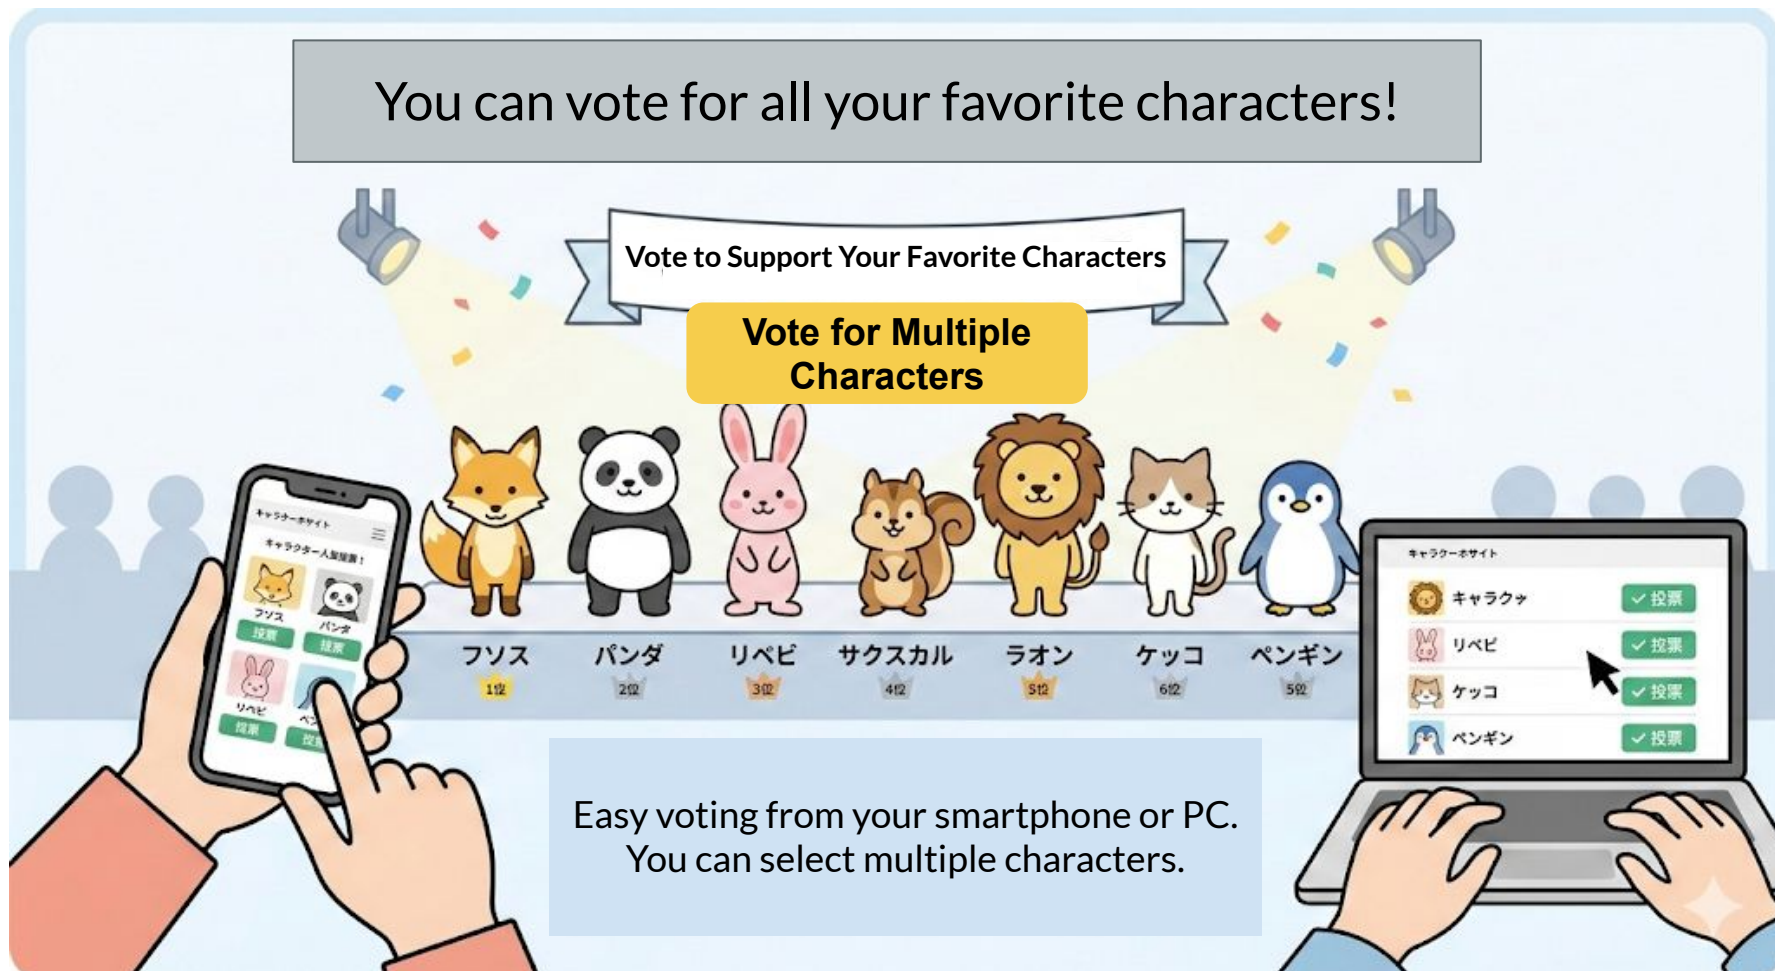

**World Local
Character Grand
Prix**

Voting Manual

Easy Voting Method

You can support multiple favorite characters by voting for each of them once a day from your smartphone or PC. There is also a feature that allows you to vote for all the characters you have supported before at once.

Easy Voting Method

Vote via QR Code:

Scanning a QR code will take you directly to the voting page for that character.

Easy Voting Method

Vote from a PC:

The PC version provides an easy-to-read layout for checking rankings and other information.

Easy Voting Method

Logging in with a LINE is required to cast your vote. Clicking "Login" will display the LINE login screen.

You will be logged out automatically after a certain period, so please ensure you are logged in when casting your vote.