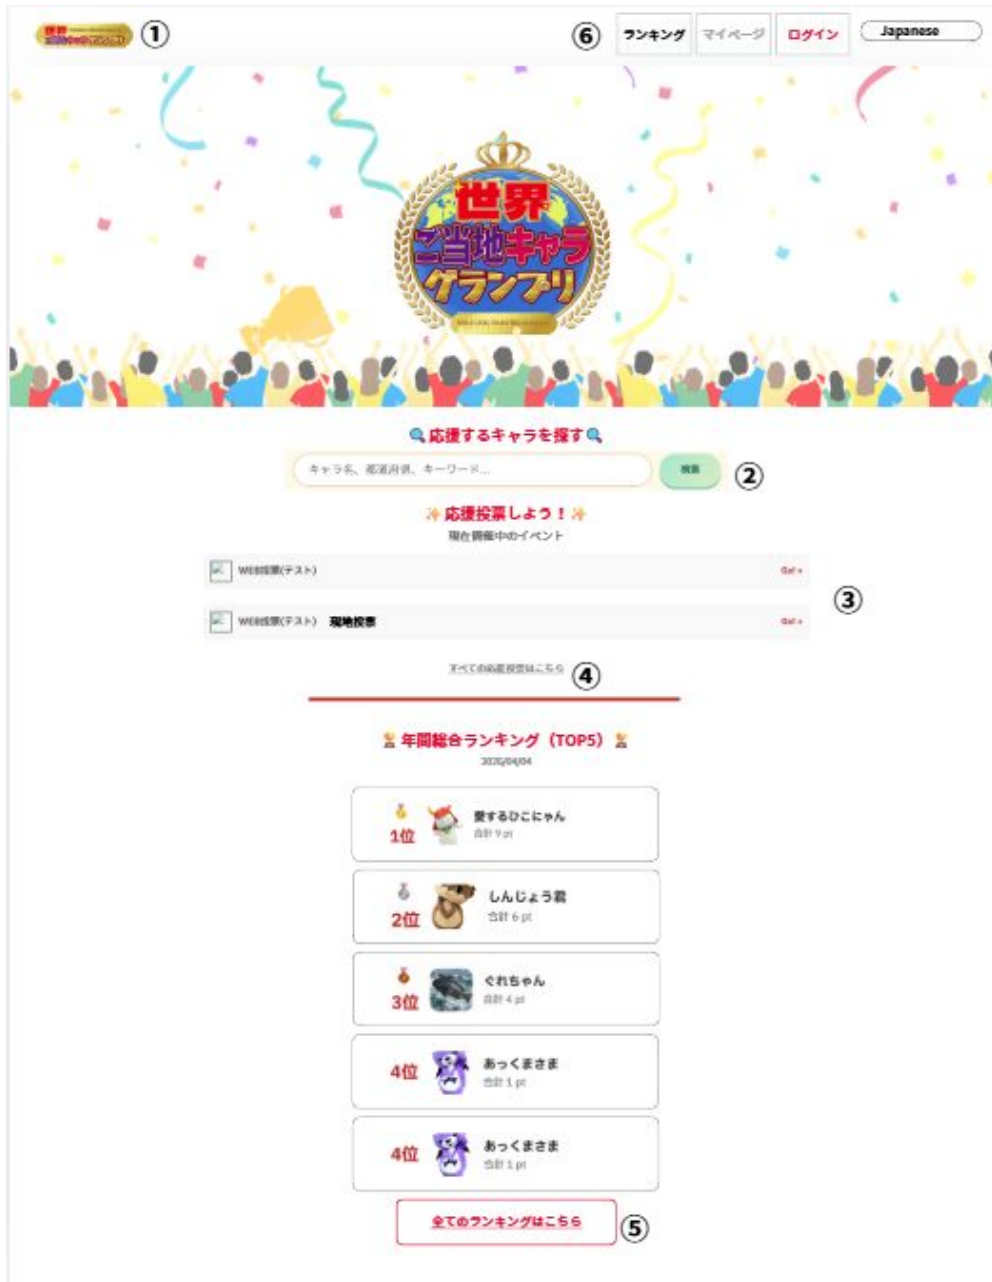

Voting Top Page

On this page, you can search for characters, jump to specific event pages, and view the current overall rankings. You can also log in to cast your vote.

Voting Page

ランキング ログイン

🔍 キャラクターを探す

キャラ名、都道府県、キーワード...

検索

※ キャラ名や都道府県などのワードでキャラを検索できます

✨ 投票しよう! ✨

🌐 WEB投票

WEB投票(テスト) Go! »

📍 現地イベント

現在開催中の現地イベントはありません。

[すべての投票方法を見る](#)

年間総合ランキング TOP5 [すべて見る »](#)

🥇  **愛するひこにゃん**
合計 9 pt

On the Grand Prix Voting Top Page, you can do the following:

- Search Area: Search for character pages by character name, prefecture, or keyword.
> [Find your favorite character's page and cast your support vote.](#)
- View voting pages for online and on-site events.
> [Navigate to event-specific pages where previously supported characters appear at the top of the list to cast your vote.](#)
- View the Annual Overall Top 5 rankings.
- Recent Event Results: A preview of the latest event rankings.

Voting Top Page (Explanation)

1. Navigate to the event top page.

2. You can search for characters even with vague information, such as character names, prefectures, or keywords.

3. Access the event pages where support voting is currently active.