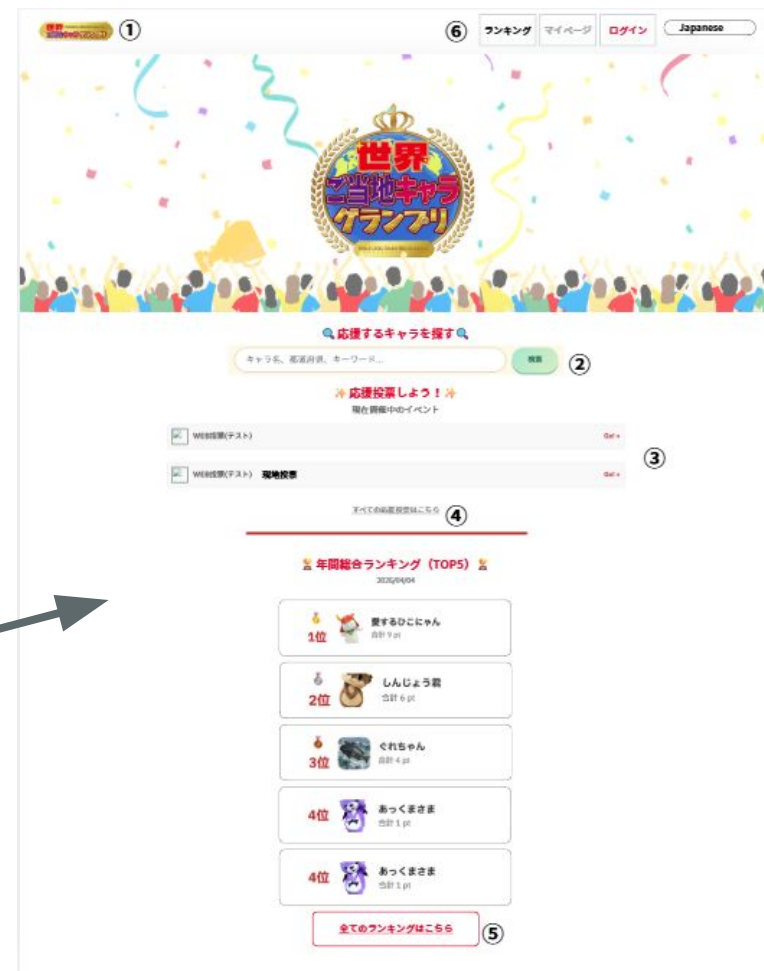

Easy Voting Method

Let's start supporting your favorite characters! Please access the voting page using the following methods.

For Smartphones: Scan this QR code.

If you are using a smartphone, you can also vote directly from a character's individual page by scanning the QR code shown there.

For PCs: Enter the following address into your browser's address bar.

charagp.com

Please also read the explanations of the PC screens on the following pages.

Grand Prix Top Page

By clicking the "Vote Here" button on this page, you can search for the character you wish to support or go to the selection page for the current event's voting pages.

Voting Top Page

On this page, you can search for characters, jump to specific event pages, and view the current overall rankings. You can also log in to cast your vote.

Voting Page

ランキング ログイン

🔍 キャラクターを探す

キャラ名、都道府県、キーワード...

検索

※ キャラ名や都道府県などのワードでキャラを検索できます

✨ 投票しよう! ✨

🌐 WEB投票

WEB投票(テスト) Go! »

📍 現地イベント

現在開催中の現地イベントはありません。

[すべての投票方法を見る](#)